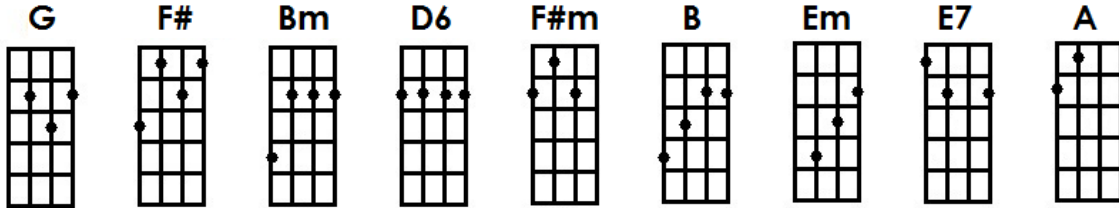

Carpenters

Close to You

(Originally by Burt Bacharach)

Chords used:

Intro:

Gsus2
A-0-0-----0-2-0-----0-0-----0-----
E-3-----3-3---3-----3--0-3--3-----3-3---3-----
C-2---2-----2-2-----2-----2---2-----2-2---
G-----

Verse 1

G **F#**
Why do birds suddenly appear?
F# **Bm**
Every time you are near?
G **G**
Just like me, they long to be
D6 **D6**
Close to you

Verse 2

G **F#**
Why do stars fall down from the sky?
F# **Bm**
Every time you walk by?
G **G**
Just like me, they long to be
D6 **D6**
Close to you

Chorus

G **G**
On the day that you were born the angels got together
F#m **B**
And decided to create a dream come true
Em
So they sprinkled gold dust in your hair

E7 **A**(play softly 3 times)
Of gold and starlight in your eyes so blue