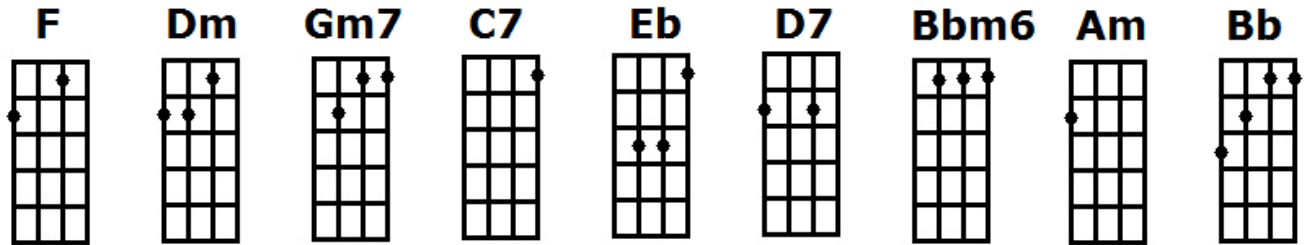

When I Fall in Love

Victor Young and Edward Heyman

As Performed by Nat King Cole

F Dm Gm7 C7

When I fall in love

F Dm Gm7 C7

It will be forever

F Eb D7 Gm7 Bbm6